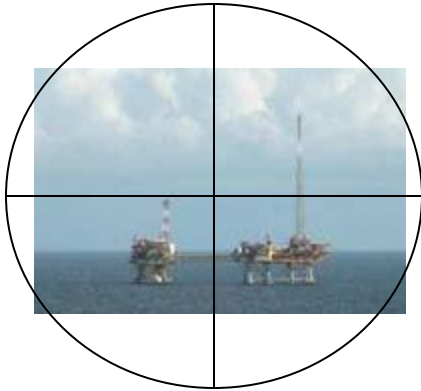

They can see you.

Can you see them?

The WAVcam can.

The 80 megapixel WAVcam, with its 90° field of view, provides an 80% probability of detecting a 20' vessel **10+** miles away. Download the [Executive Overview](#) to learn how we can provide Domain Awareness of the 100's of square miles around your offshore platform.